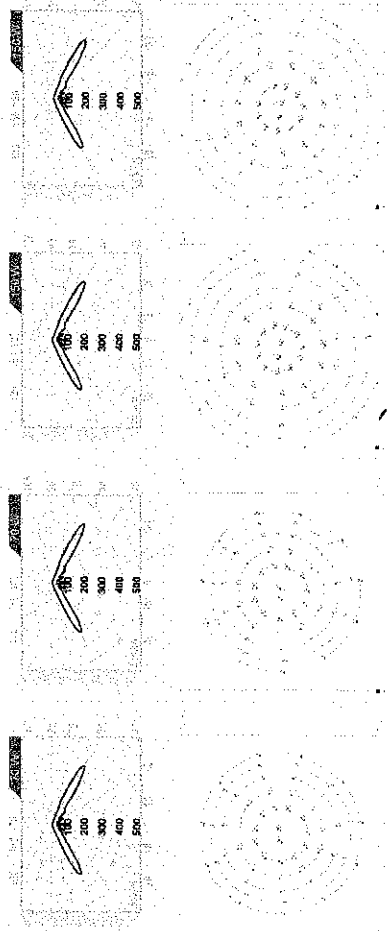

8317

testa palo head pole

8312

testa + palo head + pole

.19FT

70W HIT

128°
6800 lm

.33FT

70W HIT

128°
6800 lm

.21FT

150W HIT

128°
14000 lm

.84FT

150W HIT

128°
14000 lm