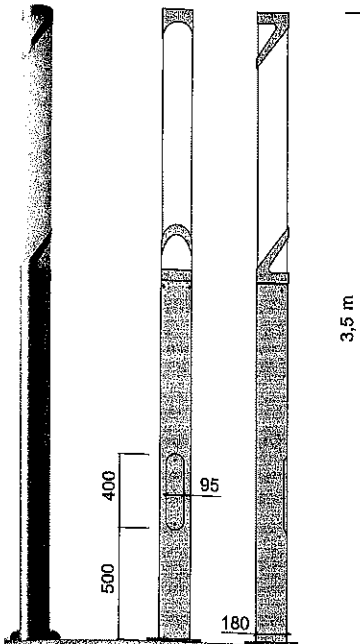

WZOR "a"

WARIANT - 2

System PEGASO słup ARC 9, oprawa 1580 VOLO   **System PEGASO** słup ARC 7, oprawa 1147 STAR   **System PEGASO x 2** słup ARC 9, oprawa 1147 STAR x 2

SAL-DECO 3

Słup oświetleniowy SAL-DECO 3 składa się z dwóch cylindrycznych części: aluminiowej stanowiącej podstawę słupa oraz klosza wykonanego z rury PC-UV w kolorze białym.

Efekt oświetleniowy polegający na rozświetleniu klosza na całej długości uzyskiwany jest poprzez zastosowanie specjalnego systemu odbłyśników oraz źródła metalohalogenowego 150W (G12). Przystosowany do ustawienia na fundamencie B-40.

PEGASO

Odblysznik PEGASO – do światła odbitego wykonany jest z blachy aluminiowej o grubości 2,5 mm malowany specjalnie dobraną farbą zapewniającą odporność na wpływy atmosferyczne i promieniowanie UV. Oprawa montowana jest 0,7–1,0 m poniżej odbłyśnika. W zależności od wysokości słupa i mocy źródła światła można zastosować oprawy typu 1147 STAR lub 1580 VOLO. Słup ARC – słup o wysokości 7–10 m, stożkowy, aluminiowy. Przystosowany do ustawienia na fundamencie: ARC 7 m – B-60, ARC 8-10 m – B-70.